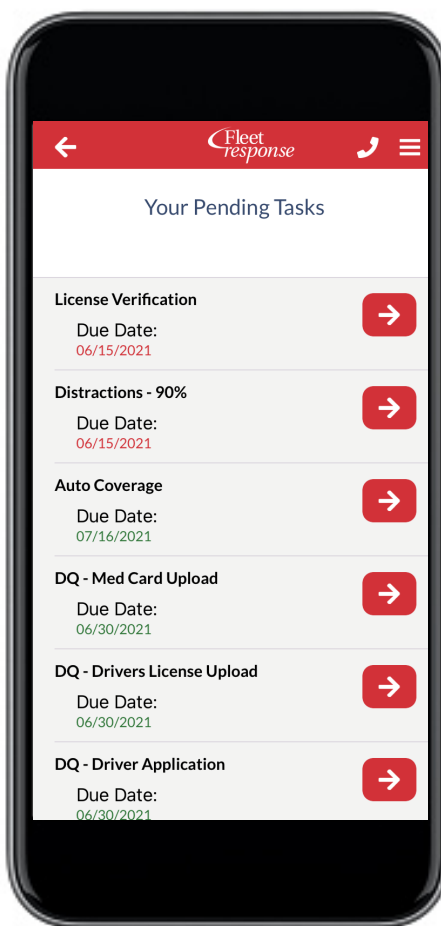

Keep your fleet moving with **Driver History Profile!**

Driver History Profile (DHP) is a tool used to make administering your company's compliance and safety programs easier than ever before.

Features:

Complete assigned driver training courses

Convenient e-signature capabilities for policy and MVR sign offs

Upload photos of required documents in seconds

Email and call assistance available

To Download:

Go to the Google Play or Apple Store and search for "Driver History Profile"