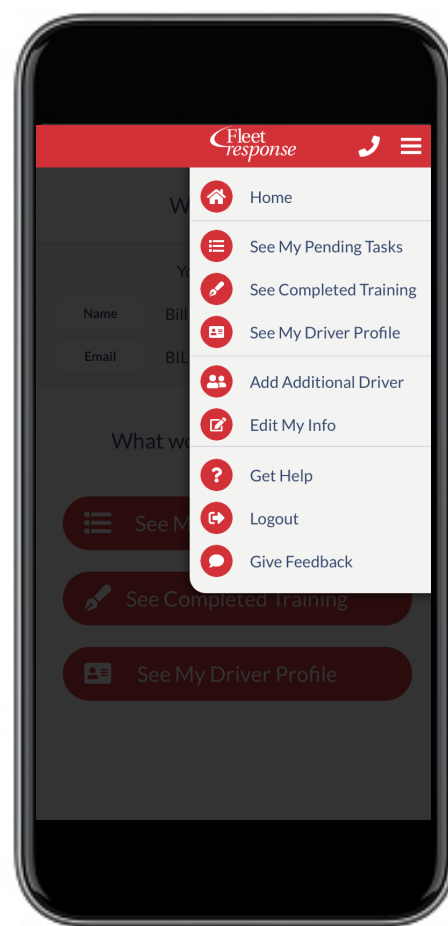

Keep your fleet moving with **Driver History Profile!**

Driver History Profile (DHP) is a tool used to make administering your company's compliance and safety programs easier than ever before.

Features:

Complete assigned driver training courses

Convenient e-signature capabilities for policy and MVR sign offs

Upload photos of required documents in seconds

Email and call assistance available

To Download:

Go to the Google Play or Apple Store and search for "Driver History Profile"